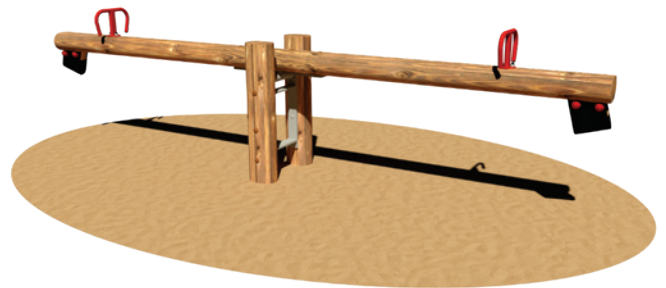

NORMAN • 855
BILANCIERE # BALANCER

cm
355x33x305h

MONTANA • 854
BILICO # SEESAW

cm
260x30x75h

DOG DOG • 732
BILICO # SEESAW

cm
300x42x75h

cm
400x42x85h

NEBRASKA • 811
BILICO # SEESAW