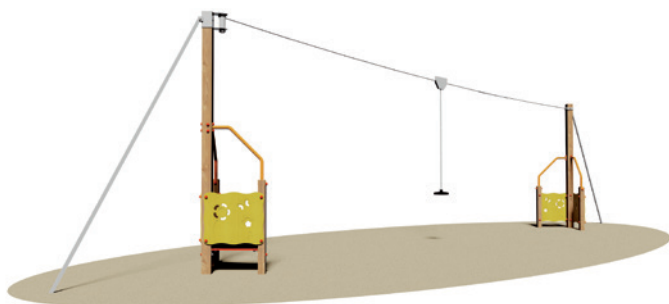

cm
1330x110x324h

ILLINOIS • 292
Teleferica # Cableway

JOGHI • 1257
Panchetta # Small Bench

cm
108x52x47h

cm
108x52x42h

FROG • 1256
Panchetta # Small Bench

cm
120x40x60h

PANCA PER BAMBINI • 890
PANCA PER BAMBINI # BENCH FOR CHILDREN