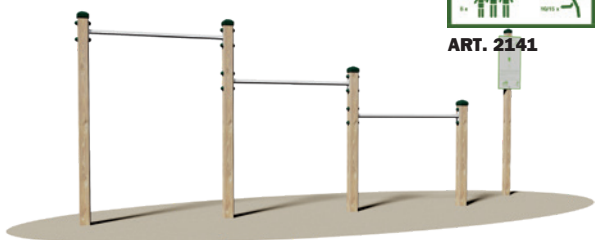

APPOGGIO A BRACCIA TESE SULLA SBARRA • 2121
RESTING ON THE BEAM WITH ARMS FULLY EXTENDED