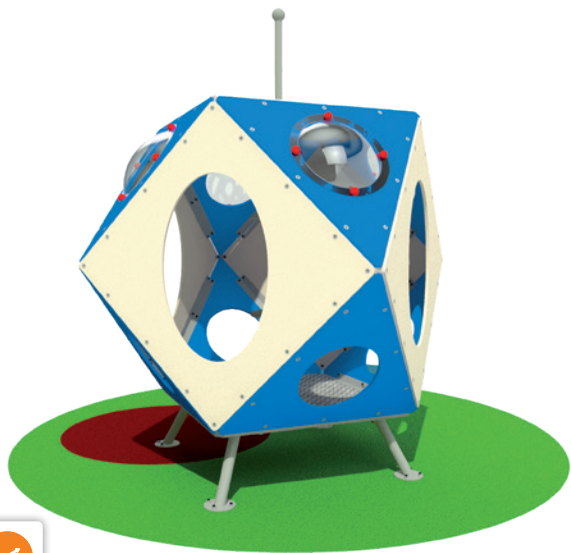

FUN CITY • 1003
VILLAGGIO # VILLAGE 

WONDERS • 1001
VILLAGGIO # VILLAGE

cm
1170x1685x455h

cm
201x201x233h

COSMOS • 1204
PALESTRINA # PLAY STRUCTURE

ARAKNOS • 1203
ARRAMPICATA # CLIMBING NET

cm
Ø187x270h

cm
Ø 530x359h