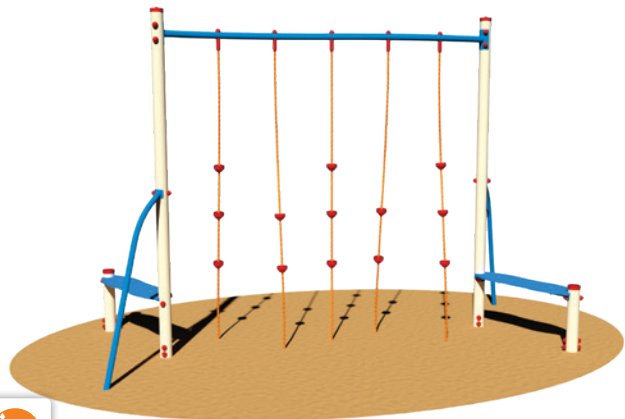

TRIVOR • 964
PALESTRINA # PLAY STRUCTURE