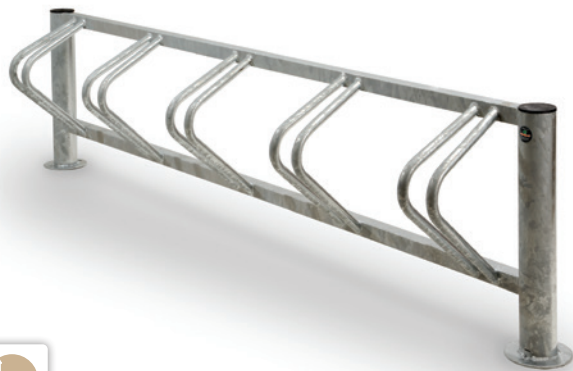

cm
115x42x30h

STREET • 1363
PORTABICI # BIKE RACK

CLASSIC • 605
PORTABICI # BIKE RACK

cm
180x55x25h

RETRÒ • 629
PORTABICI # BIKE RACK

cm
220x30x66h

cm
220x30x56h

ONDA • 624
PORTABICI # BIKE RACK