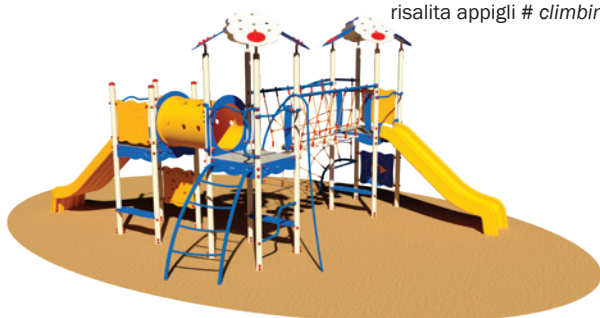

MIZAR • 998
VILLAGGIO # VILLAGE

PROCTON • 982
VILLAGGIO # VILLAGE

PROCTON • 982 RA
risalita appigli # climbing wall

PROCTON • 982 SC
scaletta # access ladder

cm
731x490x355h

cm
535x740x355h

ALCOR • 984 RA
risalita appigli # climbing wall