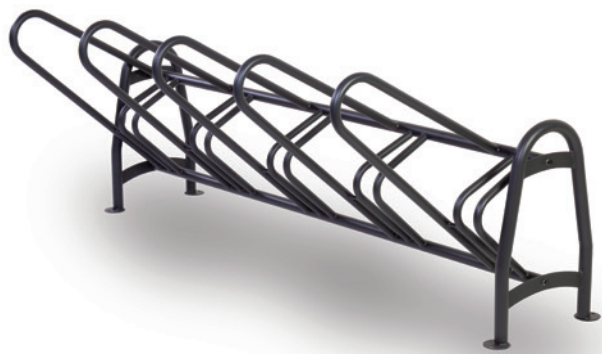

SPRINGFIELD • 215
PORTABICI # BIKE RACK