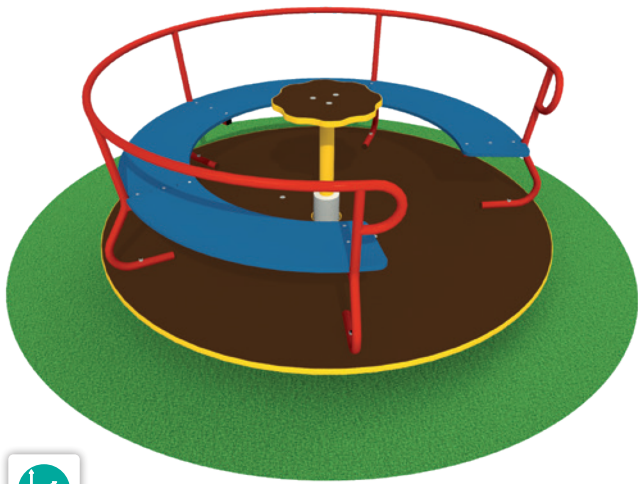

LALA • 959
GIOSTRA # ROUNDABOUT

MIDI PIANO ALLUMINIO • 251M
GIOSTRA # ROUNDABOUT

MAX PIANO ALLUMINIO • 223M
GIOSTRA # ROUNDABOUT

FRIENDS • 996
GIOSTRA # ROUNDABOUT 

CONSUELO • 1151
GIOSTRA # ROUNDABOUT

cm
Ø 152x73h