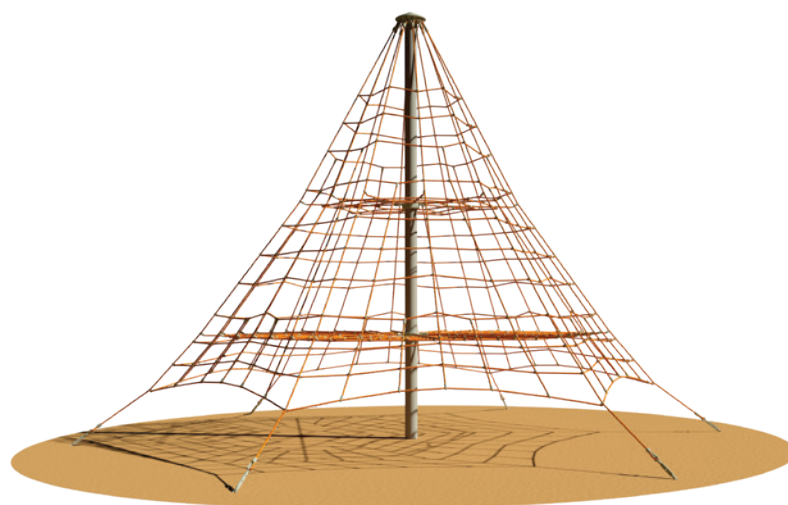

FUN CITY • 1003
VILLAGGIO # VILLAGE 

WONDERS • 1001
VILLAGGIO # VILLAGE

cm
1170x1685x455h

cm
201x201x233h

COSMOS • 1204
PALESTRINA # PLAY STRUCTURE

ARAKNOS • 1203
ARRAMPICATA # CLIMBING NET

cm
Ø187x270h

cm
Ø 530x359h

SPIDER • 1205
ARRAMPICATA # CLIMBING NET

cm
Ø 745x516h

VENOM • 1206
ARRAMPICATA # CLIMBING NET

cm
166x165x166h

ATLANTA • 713M
PALESTRINA # PLAY STRUCTURE

cm
345x270x185h

BAGHERA • 948M
PALESTRINA # PLAY STRUCTURE