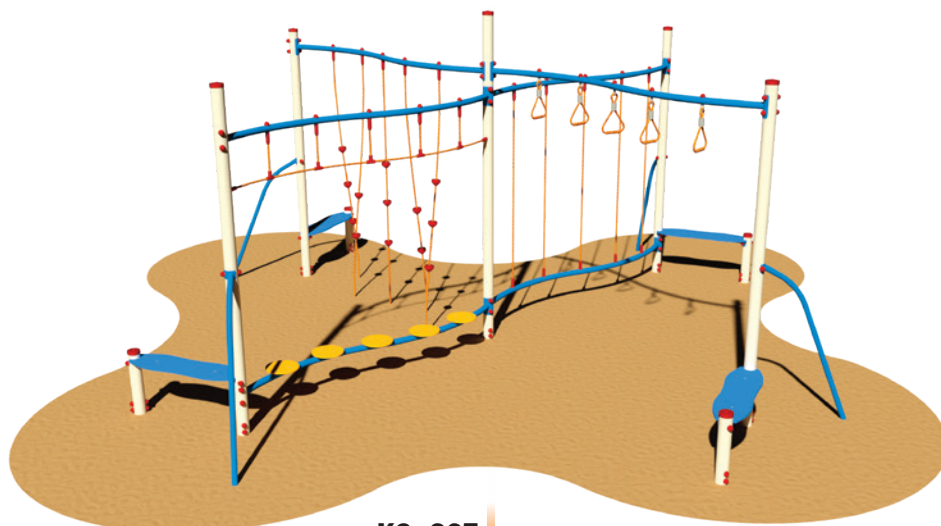

cm
285x380x250h

MAKALU • 966
PALESTRINA # PLAY STRUCTURE

cm
590x525x280h

cm
610x610x280h

K2 • 967
PALESTRINA # PLAY STRUCTURE

GIFFORD • 501
GRUPPO GINNICO # GYMNASIIC BARS

cm
276x276x225h