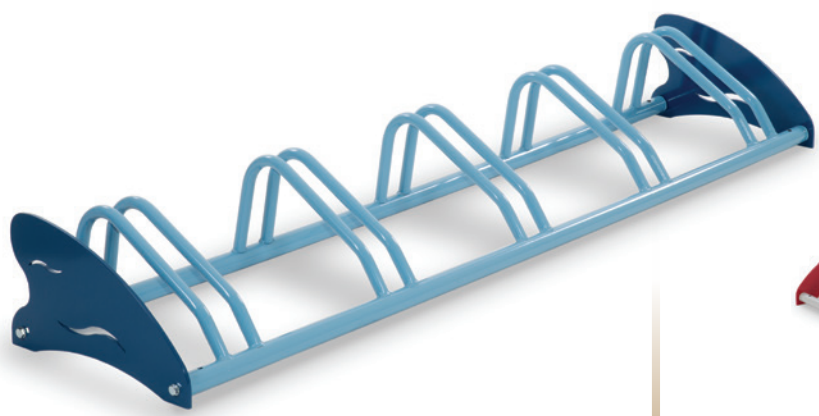

GHOST • 548BB
PORTABICI # BIKE RACK