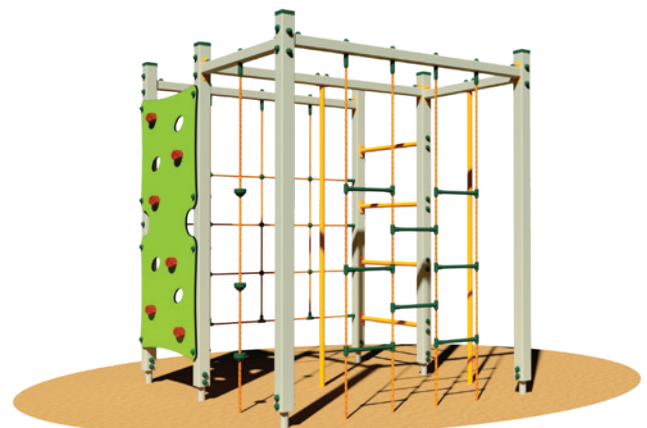

cm
100x210x245h