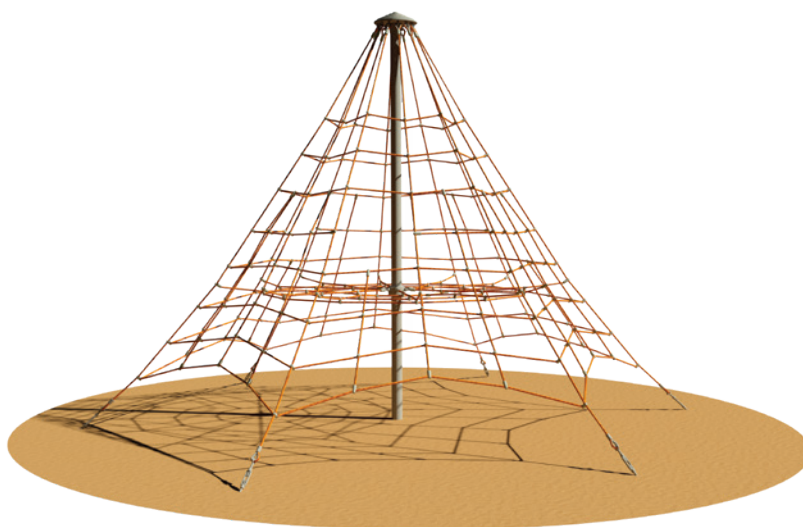

cm
Ø 530x359h

SPIDER • 1205
ARRAMPICATA # CLIMBING NET