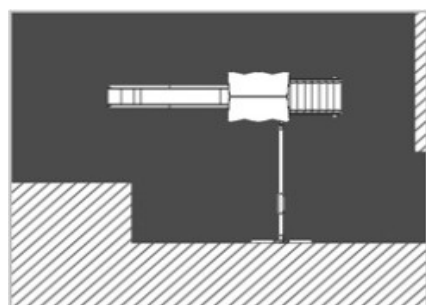

Components: N°1 tower with wooden poles section 9x9 cm equipped with a gable roof and protective panels in polyethylene PEHD 1 cm thick pantographed without sharp edges. Dim cm 100x100x315 h. N°1 access stair with 2 protective panels in polyethylene PEHD, 1,5 cm thick, pantographed without sharp edges, which act as handrails. N°1 slide in rotomolded coloured high-density polyethylene h 134 cm. Alternatively, it can be installed a slide with lateral support in wood and steel ramp or a slide in fiberglass or a polyethylene tunnel slide. N° 1 swing with flat or cradle seat, made in impact-resistant rubber with aluminium core and available with hot dipped galvanized small mesh chains. All wood components are treated with non-toxic high-coloured penetrating stain, water dilutable. Assembly system with 8.8 galvanized steel bolts and self-locking nuts. Colored nylon cap nuts as required by law. Hot-dip galvanised metal brackets for ground anchoring system.

cm 846x445x315 h
INGOMBRO MAX

134
ALTEZZA CADUTA

CERTIFICATO EN 1176

3-12
ETÀ D'USO

2 h
TEMPO DI ASSEMBLAGGIO

7
NUMERO UTILIZZATORI

cm 875x745
SPAZIO MINIMO

m² 49,00
AREA IMPATTO

Planimetria / Planimetry

Opzione scivoli / Slide options

**TUNNEL
(ST)**

**INOX
(SS)**

**VETRORESINA
(SF)**